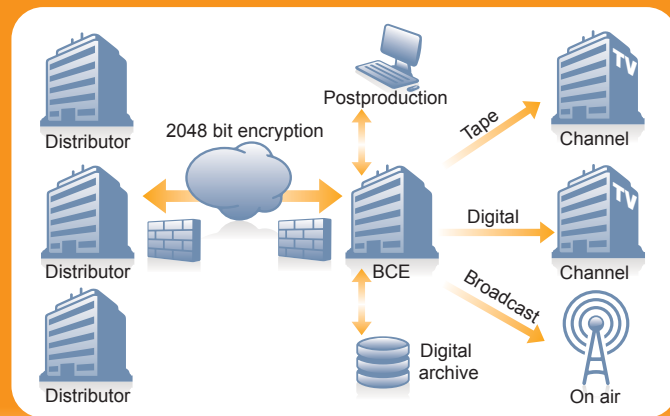

# Movie2Me

[Zero cost distribution]

As Internet speed evolves, new transfer technologies emerge. The Movie2Me service provides the transfer of video content in best quality at a very high speed.

The new movie delivery system Movie2Me requires no manual interaction, connecting all your companies and clients with a tapeless workflow.

## [Network delivery]

ALL-IN-ONE SOLUTION

Movie2Me is the solution for the global delivery of your movies in the complete **distribution workflow**.

Sending your video content around the world by postal services represents a large amount of money.

Movie2Me is a **tapeless** solution for worldwide movie distribution, fully **automated**, the infrastructure allows **large volume transfers** of your movies in exactly the same quality as the original.

### Quick delivery

Movie2Me uses two types of transfer. In normal mode the video is sent as it is, for urgent matters the file is split in blocks, ensuring the maximum use of the bandwidth and a faster transfer.