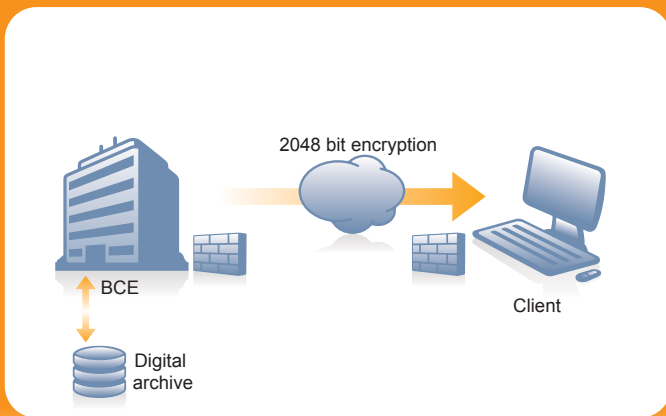

# Movie2Me

[Zero cost distribution]

As Internet speed evolves, new transfer technologies emerge. The Movie2Me service provides the transfer of video content in best quality at a very high speed.

The new movie delivery system Movie2Me requires no manual interaction, connecting all your companies and clients with a tapeless workflow.

Movie2Me can also be configured as a one time delivery application, connecting your personal hardware to BCE via a fully secured connection.

**Tapeless workflow**

**Faster delivery**

**No quality loss**

**Reduced costs**

## [Occasional delivery]

SOFTWARE SOLUTION

Movie2Me is the solution for fast and easy delivery of video content for your company.

All you need is a **PC** running on Linux and an **Internet** connection.

## [Network delivery]

ALL-IN-ONE SOLUTION

Movie2Me is the solution for the global delivery of your movies in the complete **distribution workflow**.

Sending your video content around the world by postal services represents a large amount of money.